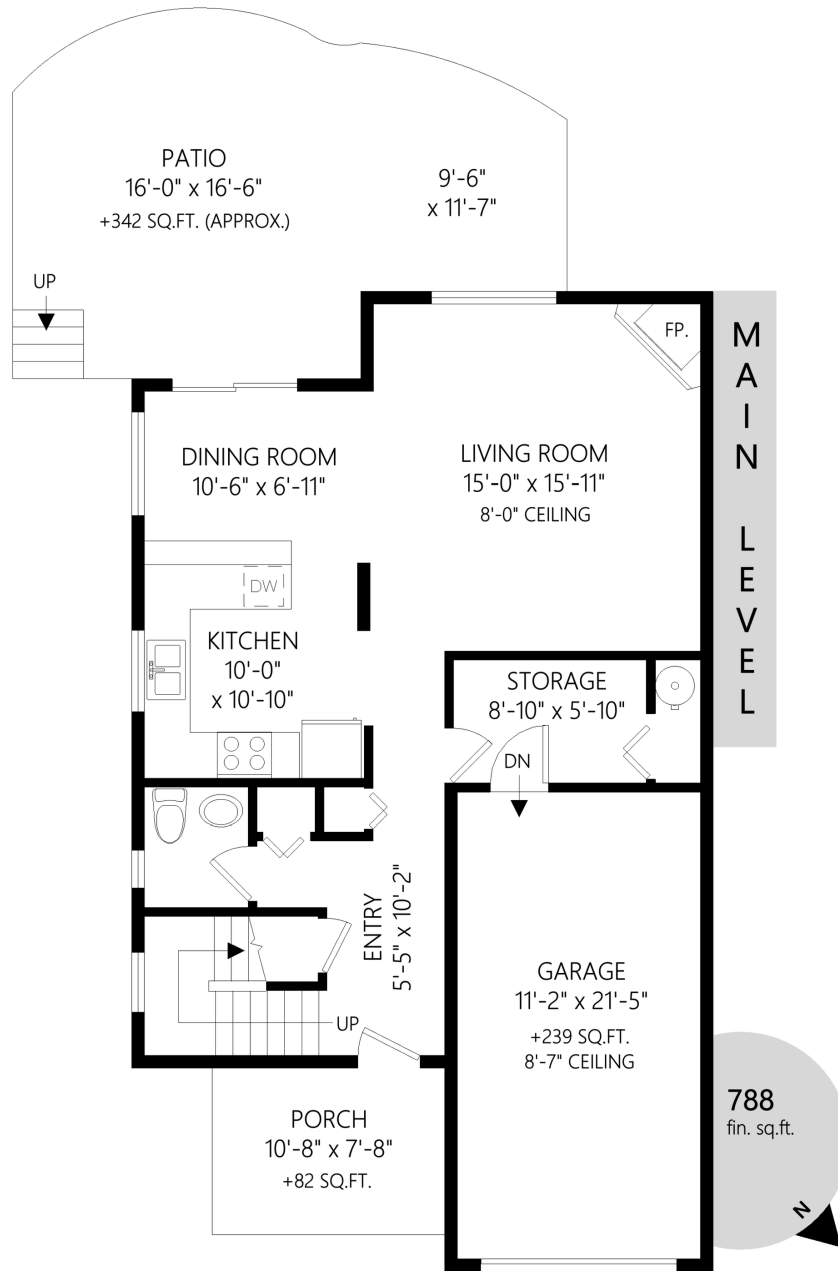

5994 Rockridge Rd

	Fin. Sq.Ft.	UnFin. Sq.Ft.	Total Sq.Ft.
Garage	0	239	239
Main Level	788	0	788
Upper Level	844	0	844
Total	1632	239	1871

Shown length and width dimensions are approximate.
 Area sq.ft. is representative of the on-site measurements. (1" accuracy)