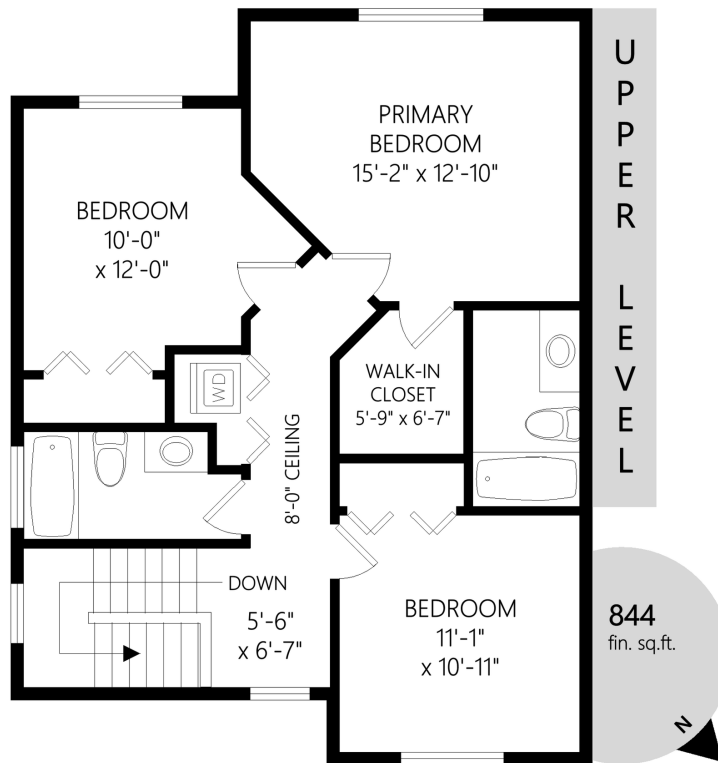

5994 Rockridge Rd

	Fin. Sq.Ft.	UnFin. Sq.Ft.	Total Sq.Ft.
Garage	0	239	239
Main Level	788	0	788
Upper Level	844	0	844
Total	1632	239	1871

Shown length and width dimensions are approximate.
 Area sq.ft. is representative of the on-site measurements. (1" accuracy)