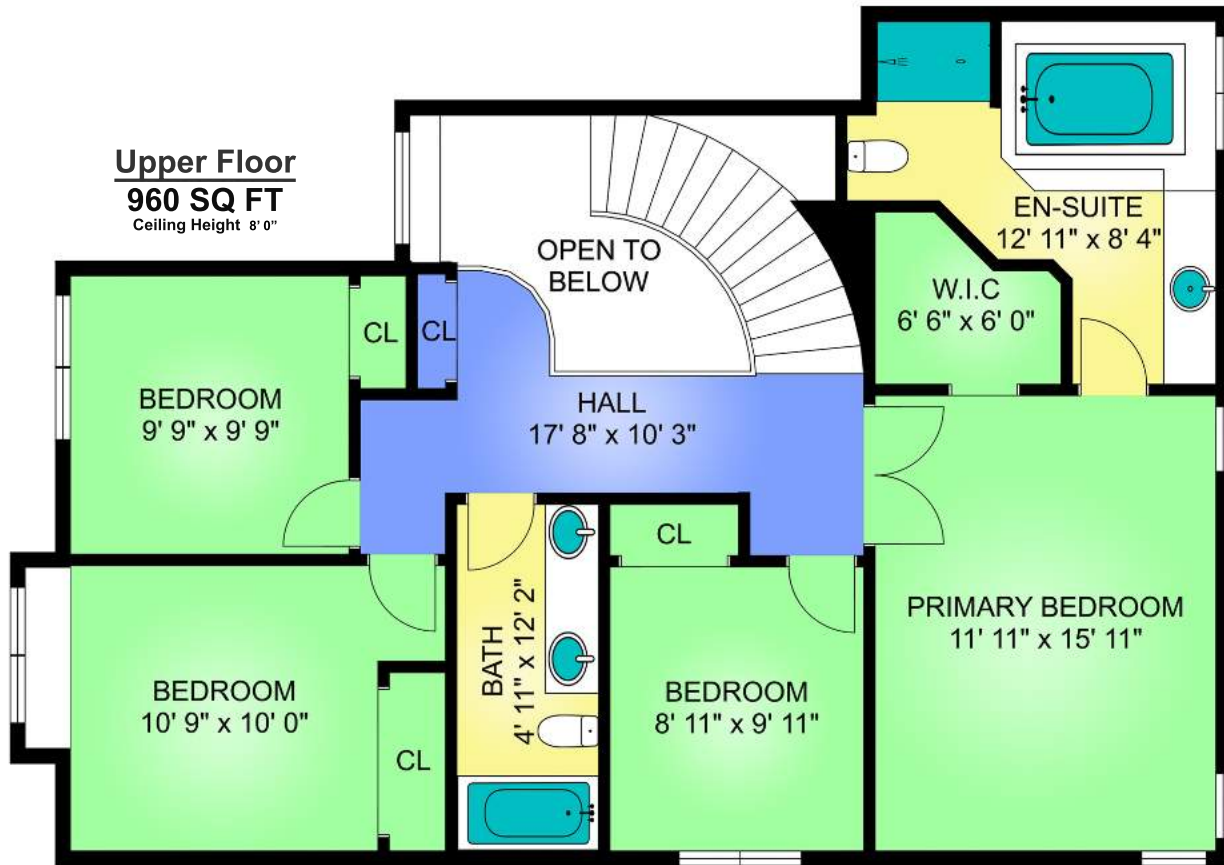

Duncan Realty

INDEPENDENTLY OWNED AND OPERATED

5900 DEERFIELD PL							
FLOOR	FINISHED	PORCH	PATIO	SHED	WORKSHOP	GARAGE	TOTAL
MAIN	1110	90	455	74	166	281	2176
UPPER	960	0	0	0	0	0	960
TOTAL	2070	90	455	74	166	281	3136

PLANS MAY NOT BE 100% ACCURATE, IF CRITICAL BUYER TO VERIFY.
FLOOR PLAN PREPARED FOR EXCLUSIVE USE OF

Elizabeth Biberger & Associates