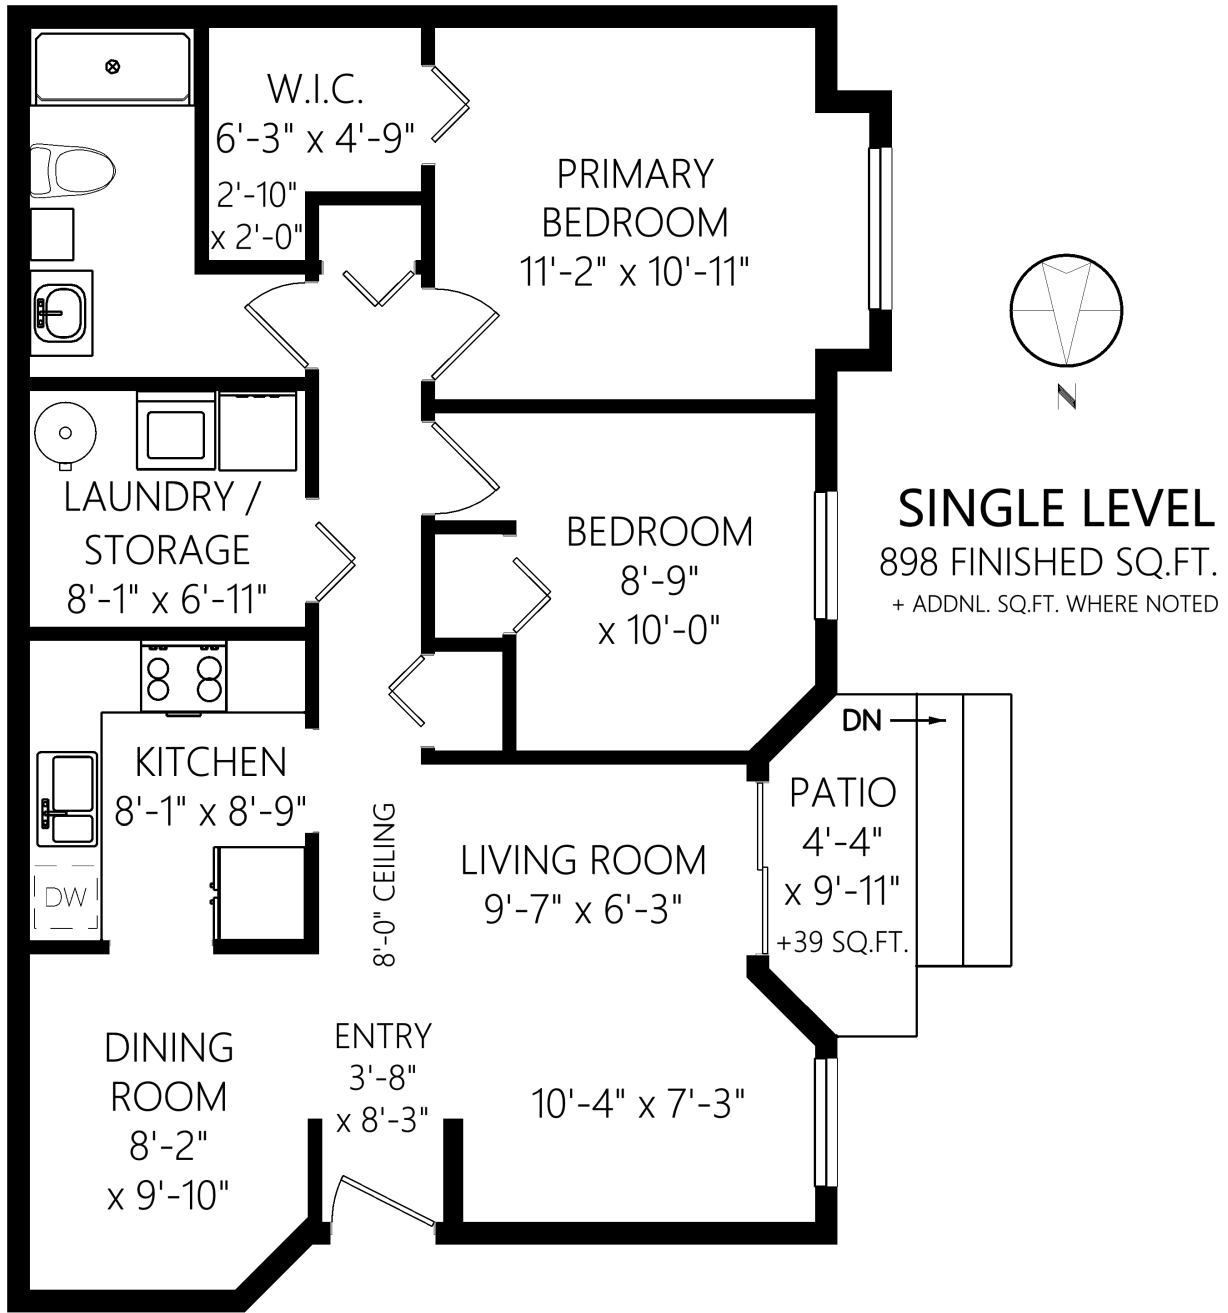

39-211 Madill Rd

	Fin. Sq.Ft.	UnFin. Sq.Ft.	Total Sq.Ft.
Single Level	898	0	898
<b>Total</b>	<b>898</b>	<b>0</b>	<b>898</b>

Shown length and width dimensions are approximate.  
 Area sq.ft. is representative of the on-site measurements. (1" accuracy)