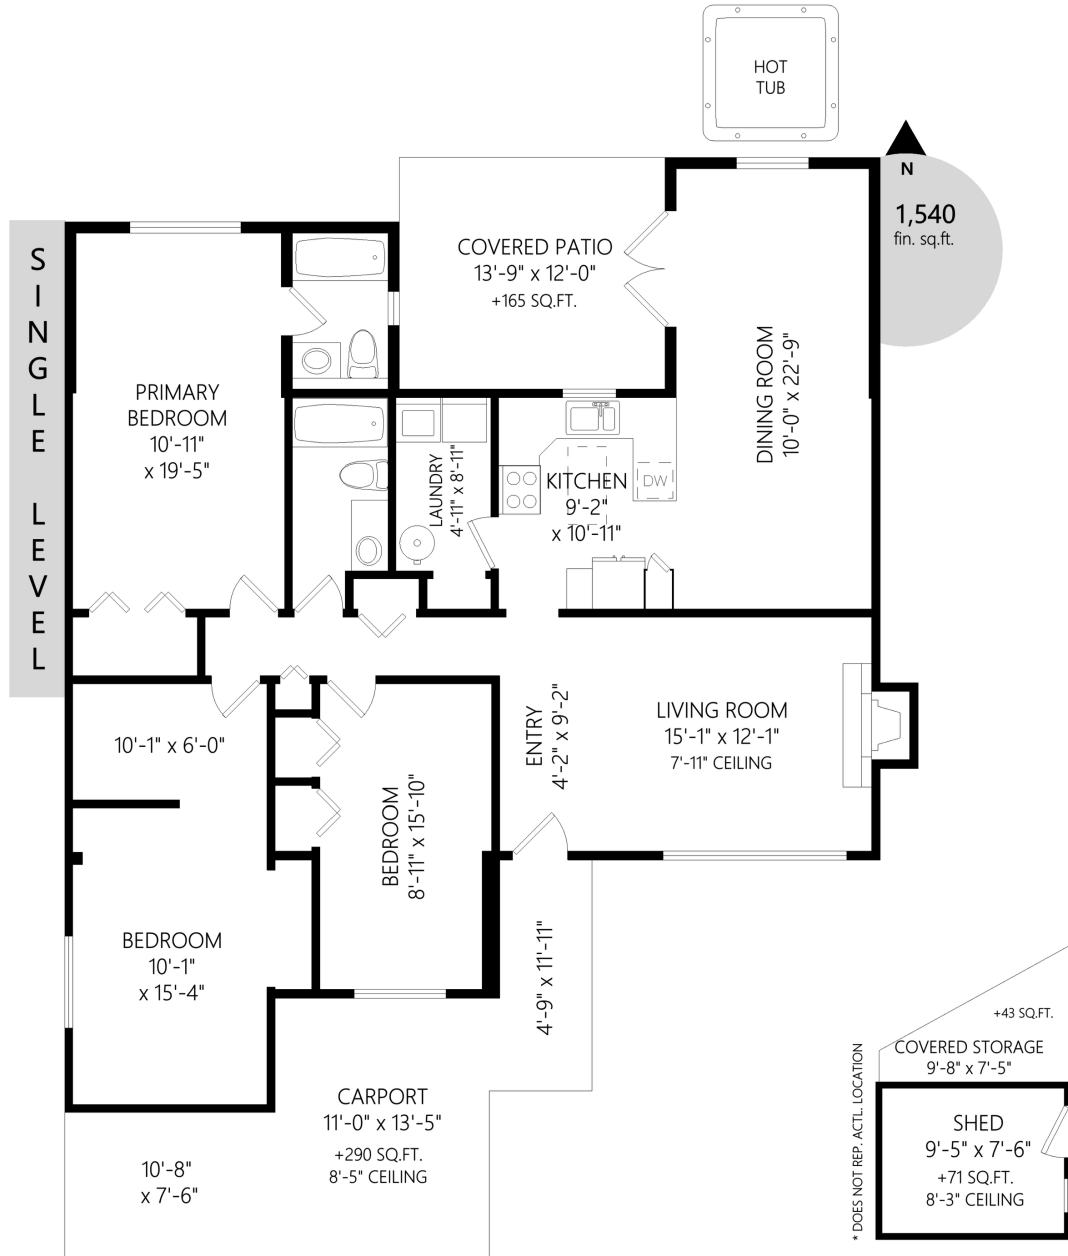

3282 Moya Rd

	Fin. Sq.Ft.	UnFin. Sq.Ft.	Total Sq.Ft.
Single level	1540	0	1540
<b>Total</b>	<b>1540</b>	<b>0</b>	<b>1540</b>

Shown length and width dimensions are approximate.  
 Area sq.ft. is representative of the on-site measurements. (1" accuracy)