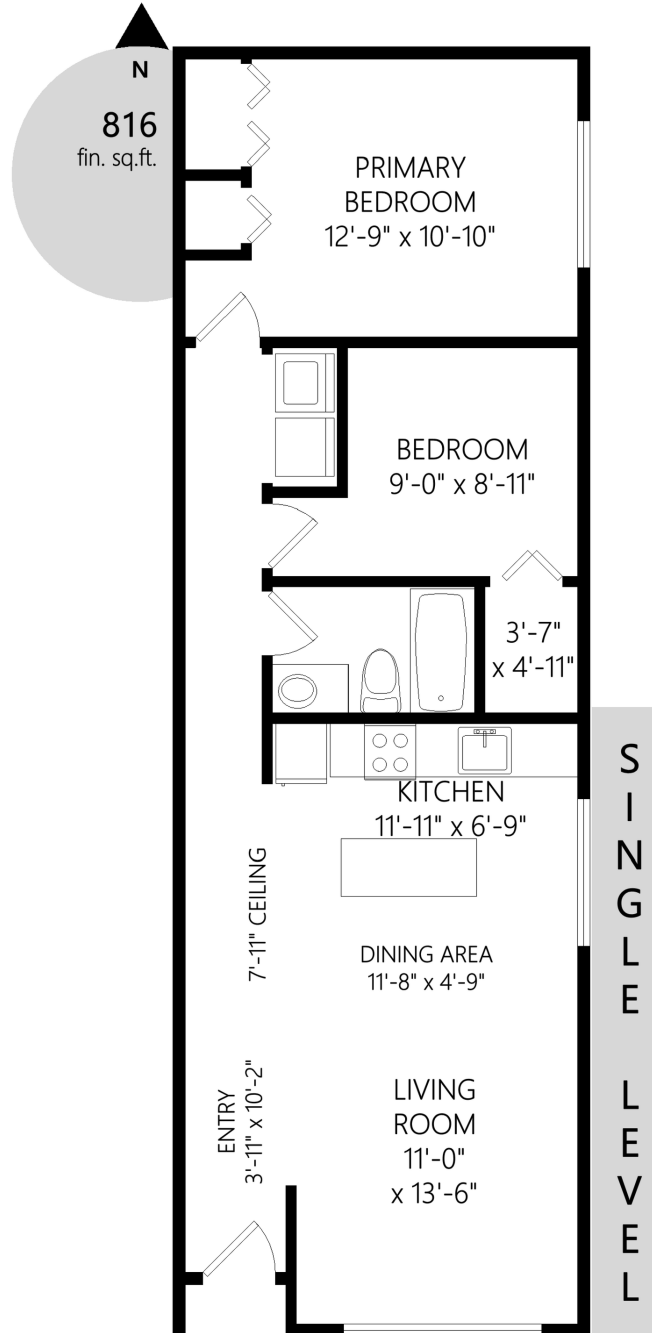

301-2525 Dingwall St

	Fin. Sq.Ft.	UnFin. Sq.Ft.	Total Sq.Ft.
Single level	816	0	816
Total	816	0	816

Shown length and width dimensions are approximate. Area sq.ft. is representative of the on-site measurements. (1" accuracy)