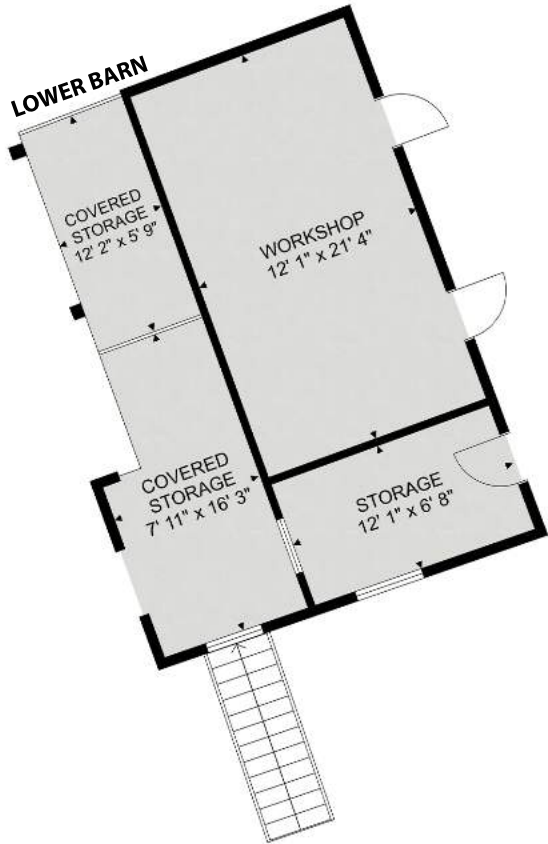

### 2905 UPLANDS PL

FLOOR	FINISHED	WORKSHOP	STORAGE	PATIO	PORCH	TOTAL
MAIN HOUSE	2204	77	198	889	56	3424
LOWER BARN	0	291	278	0	0	569
UPPER BARN	0	0	169	0	0	169
<b>TOTAL</b>	<b>2204</b>	<b>368</b>	<b>645</b>	<b>889</b>	<b>56</b>	<b>4162</b>

PLANS MAY NOT BE 100% ACCURATE, IF CRITICAL BUYER TO VERIFY.

FLOOR PLAN PREPARED FOR EXCLUSIVE USE OF

Elizabeth Biberger & Associates

Duncan Realty

INDEPENDENTLY OWNED AND OPERATED

2905 UPLANDS PL						
FLOOR	FINISHED	WORKSHOP	STORAGE	PATIO	PORCH	TOTAL
MAIN HOUSE	2204	77	198	889	56	3424
LOWER BARN	0	291	278	0	0	569
UPPER BARN	0	0	169	0	0	169
<b>TOTAL</b>	<b>2204</b>	<b>368</b>	<b>645</b>	<b>889</b>	<b>56</b>	<b>4162</b>

PLANS MAY NOT BE 100% ACCURATE, IF CRITICAL BUYER TO VERIFY.  
FLOOR PLAN PREPARED FOR EXCLUSIVE USE OF

Elizabeth Biberger & Associates