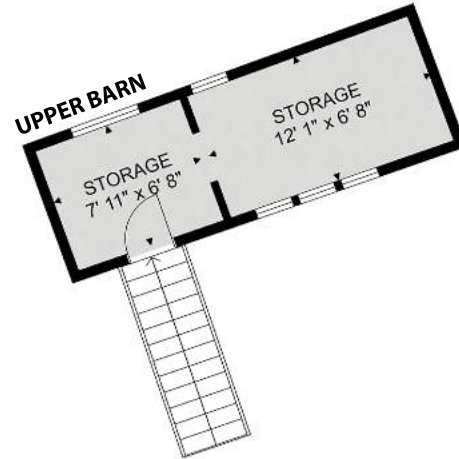

### 2905 UPLANDS PL

FLOOR	FINISHED	WORKSHOP	STORAGE	PATIO	PORCH	TOTAL
MAIN HOUSE	2204	77	198	889	56	3424
LOWER BARN	0	291	278	0	0	569
UPPER BARN	0	0	169	0	0	169
<b>TOTAL</b>	<b>2204</b>	<b>368</b>	<b>645</b>	<b>889</b>	<b>56</b>	<b>4162</b>

PLANS MAY NOT BE 100% ACCURATE, IF CRITICAL BUYER TO VERIFY.

FLOOR PLAN PREPARED FOR EXCLUSIVE USE OF

Elizabeth Biberger & Associates

Duncan Realty

INDEPENDENTLY OWNED AND OPERATED

2905 UPLANDS PL						
FLOOR	FINISHED	WORKSHOP	STORAGE	PATIO	PORCH	TOTAL
MAIN HOUSE	2204	77	198	889	56	3424
LOWER BARN	0	291	278	0	0	569
UPPER BARN	0	0	169	0	0	169
<b>TOTAL</b>	<b>2204</b>	<b>368</b>	<b>645</b>	<b>889</b>	<b>56</b>	<b>4162</b>