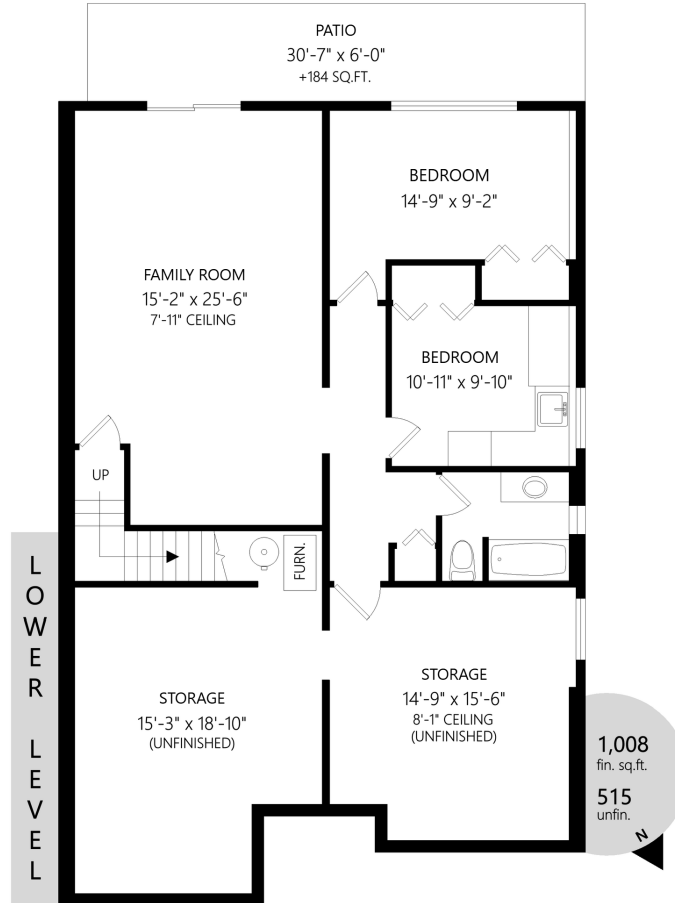

27-5980 Jaynes Rd

	Fin. Sq.Ft.	UnFin. Sq.Ft.	Total Sq.Ft.
Main Level	1585	0	1585
Garage	0	409	409
Lower Level	1008	515	1523
Total	2593	924	3517

Shown length and width dimensions are approximate.
 Area sq.ft. is representative of the on-site measurements. (1" accuracy)