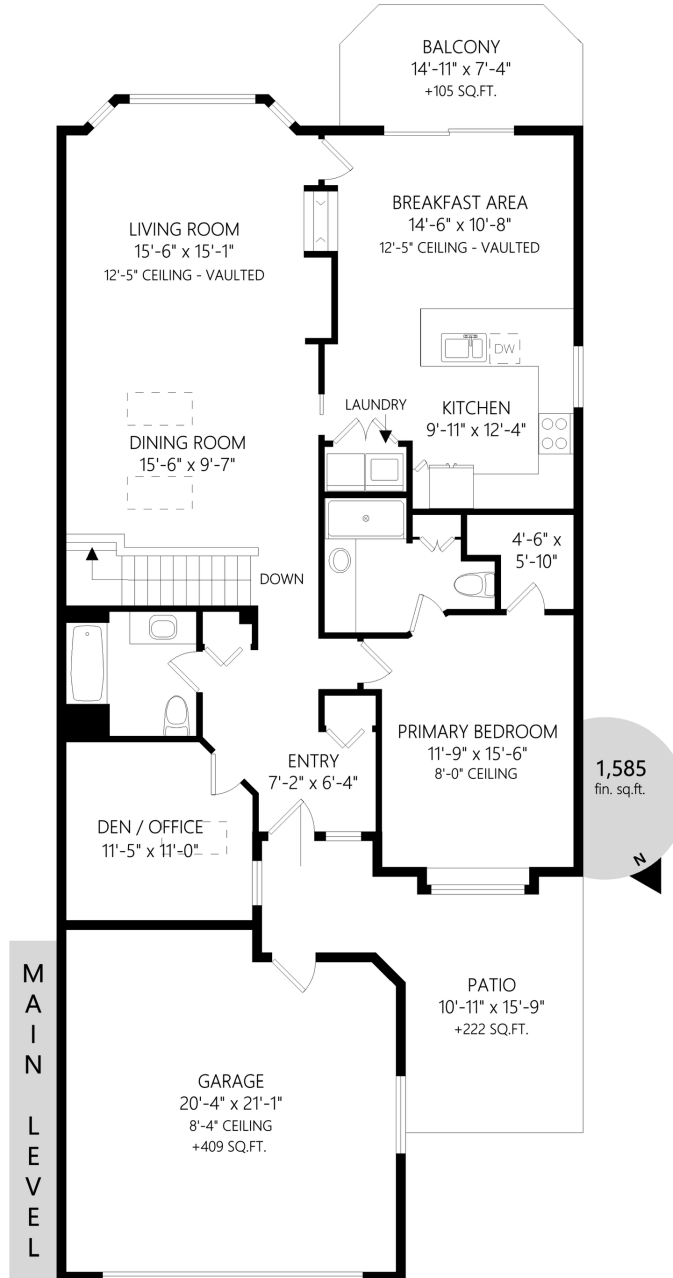

27-5980 Jaynes Rd

	Fin. Sq.Ft.	UnFin. Sq.Ft.	Total Sq.Ft.
Main Level	1585	0	1585
Garage	0	409	409
Lower Level	1008	515	1523
Total	2593	924	3517

Shown length and width dimensions are approximate.
 Area sq.ft. is representative of the on-site measurements. (1" accuracy)