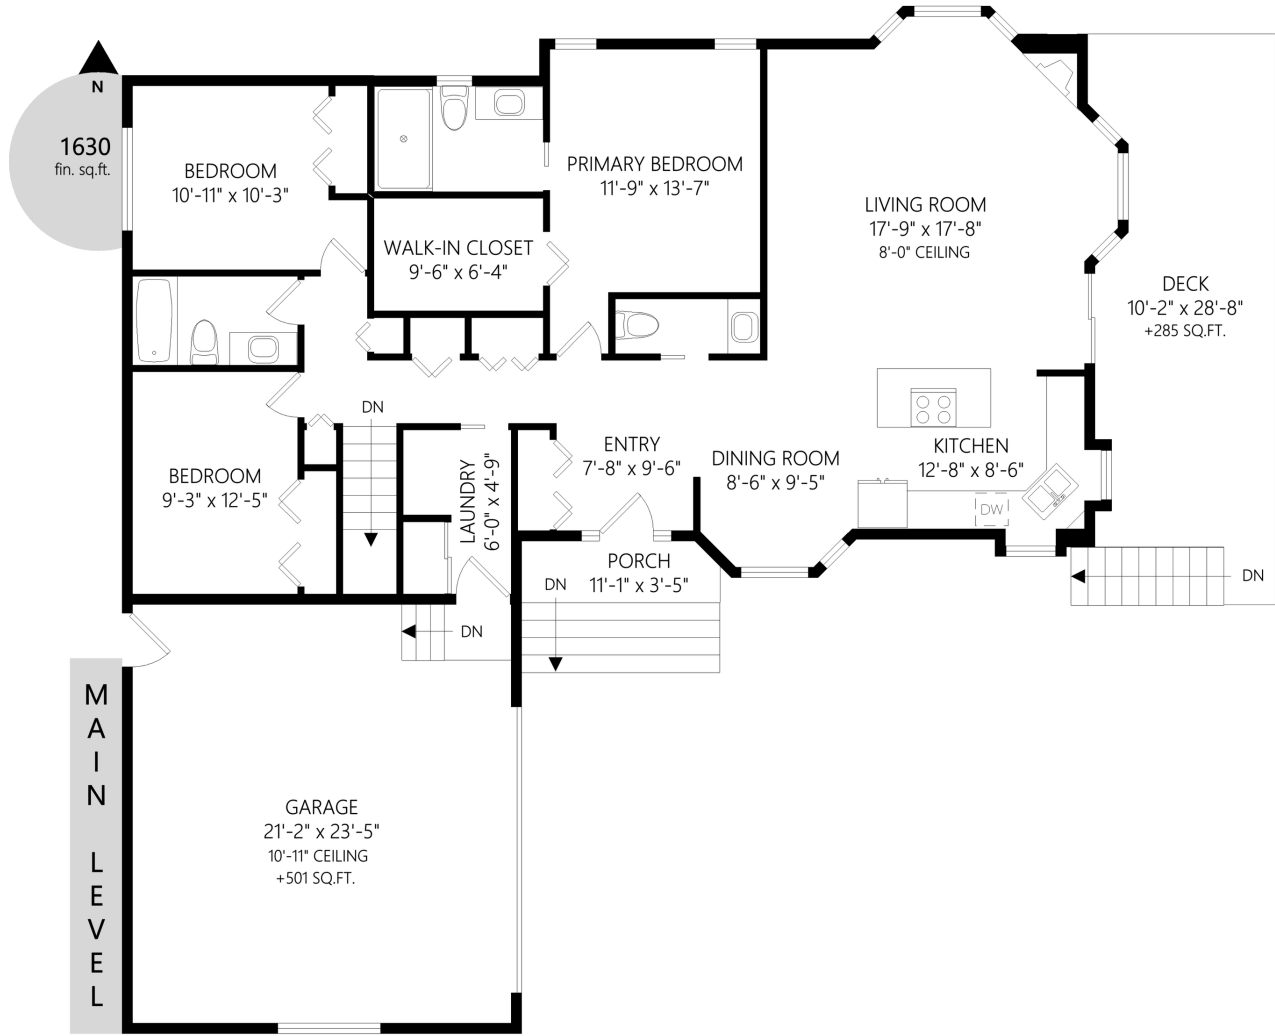

2582 Shawnigan Lake Rd

	Fin. Sq.Ft.	UnFin. Sq.Ft.	Total Sq.Ft.
Garage	0	501	501
Main Level	1630	0	1630
Lower Level	0	1215	1215
Total	1630	1716	3346

Shown length and width dimensions are approximate.
 Area sq.ft. is representative of the on-site measurements. (1" accuracy)