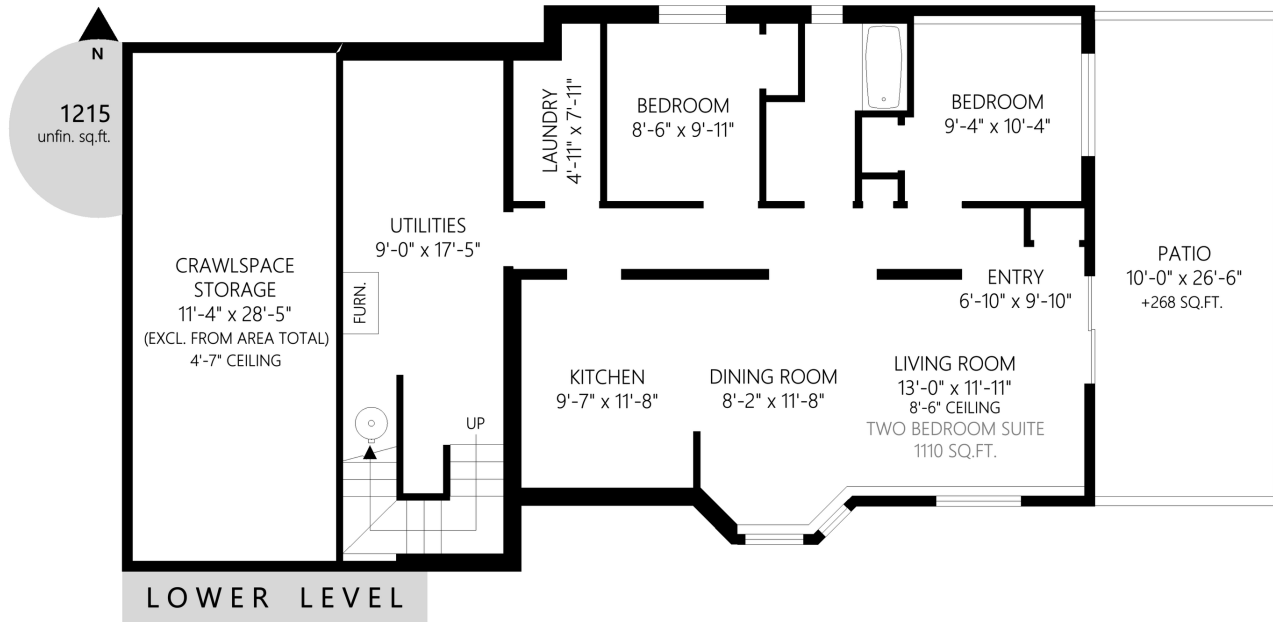

2582 Shawnigan Lake Rd

	Fin. Sq.Ft.	UnFin. Sq.Ft.	Total Sq.Ft.
Garage	0	501	501
Main Level	1630	0	1630
Lower Level	0	1215	1215
Total	1630	1716	3346

Shown length and width dimensions are approximate.
 Area sq.ft. is representative of the on-site measurements. (1" accuracy)