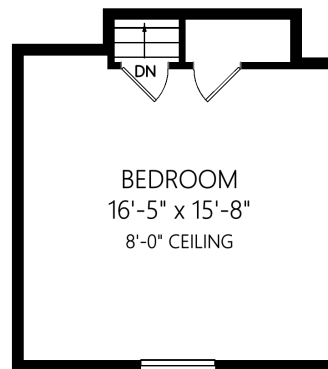

2562 Stubbs Rd

	Fin. Sq.Ft.	UnFin. Sq.Ft.	Total Sq.Ft.
Garage	0	391	391
Main Level	1514	0	1514
Upper Level	332	0	332
Total	1846	391	2237

Shown length and width dimensions are approximate. Area sq.ft. is representative of the on-site measurements. (1" accuracy)

2562 Stubbs Rd

UPPER LEVEL
 332 FINISHED SQ.FT.

	Fin. Sq.Ft.	UnFin. Sq.Ft.	Total Sq.Ft.
Garage	0	391	391
Main Level	1514	0	1514
Upper Level	332	0	332
Total	1846	391	2237

Shown length and width dimensions are approximate.
 Area sq.ft. is representative of the on-site measurements. (1" accuracy)