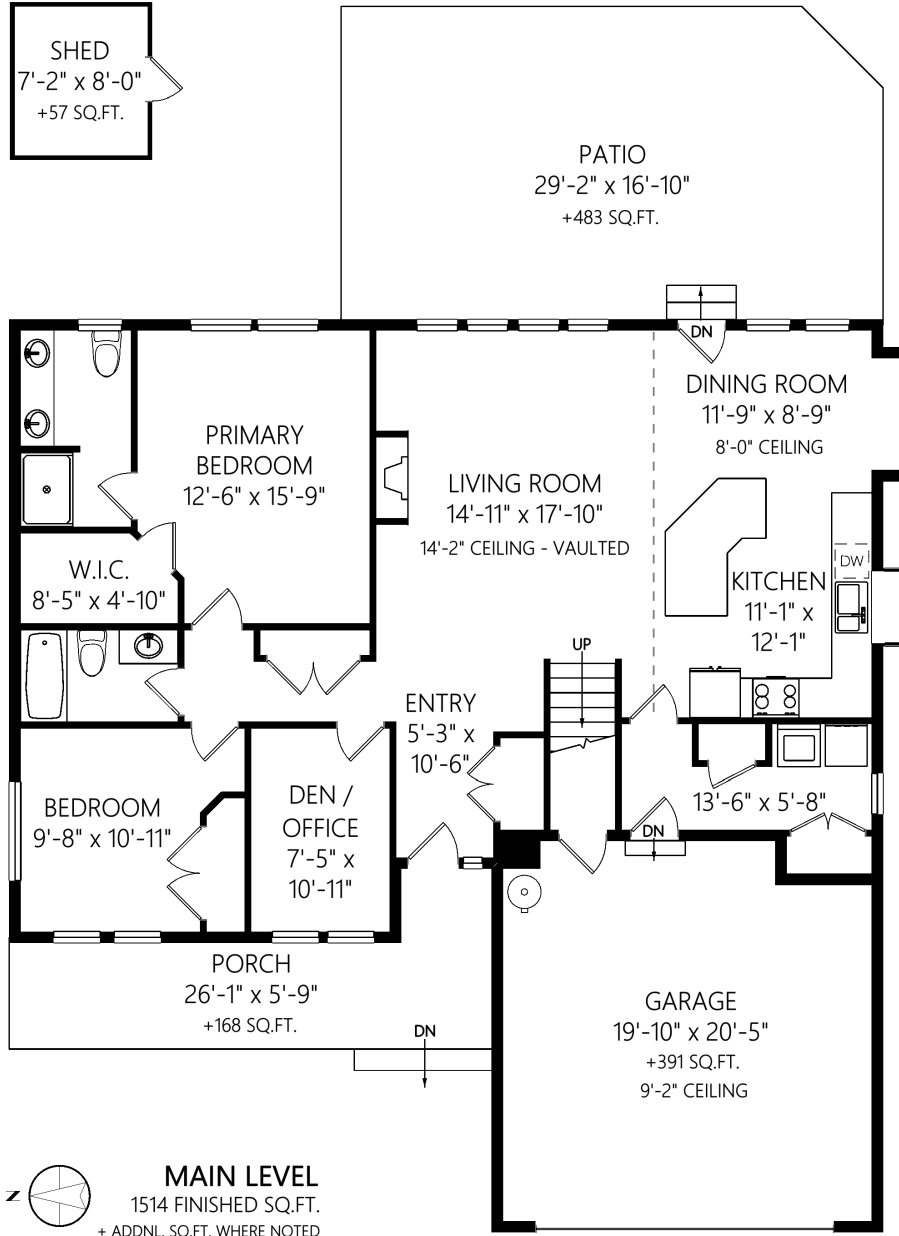

2562 Stubbs Rd

	Fin. Sq.Ft.	UnFin. Sq.Ft.	Total Sq.Ft.
Garage	0	391	391
Main Level	1514	0	1514
Upper Level	332	0	332
Total	1846	391	2237

Shown length and width dimensions are approximate. Area sq.ft. is representative of the on-site measurements. (1" accuracy)

2562 Stubbs Rd

UPPER LEVEL
 332 FINISHED SQ.FT.

	Fin. Sq.Ft.	UnFin. Sq.Ft.	Total Sq.Ft.
Garage	0	391	391
Main Level	1514	0	1514
Upper Level	332	0	332
Total	1846	391	2237

Shown length and width dimensions are approximate.
 Area sq.ft. is representative of the on-site measurements. (1" accuracy)