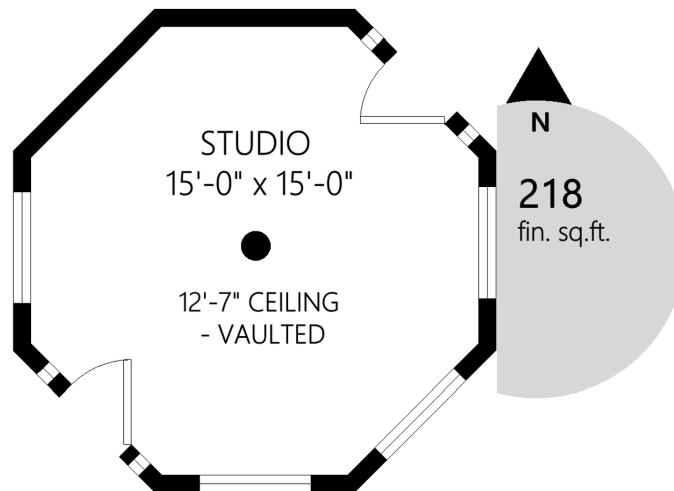

149 Cowichan Lake Rd

	Fin. Sq.Ft.	UnFin. Sq.Ft.	Total Sq.Ft.
Main Level	1015	0	1015
Lower Level	0	690	690
Studio	218	0	218
<b>Total</b>	<b>1233</b>	<b>690</b>	<b>1923</b>

Shown length and width dimensions are approximate.  
 Area sq.ft. is representative of the on-site measurements. (1" accuracy)