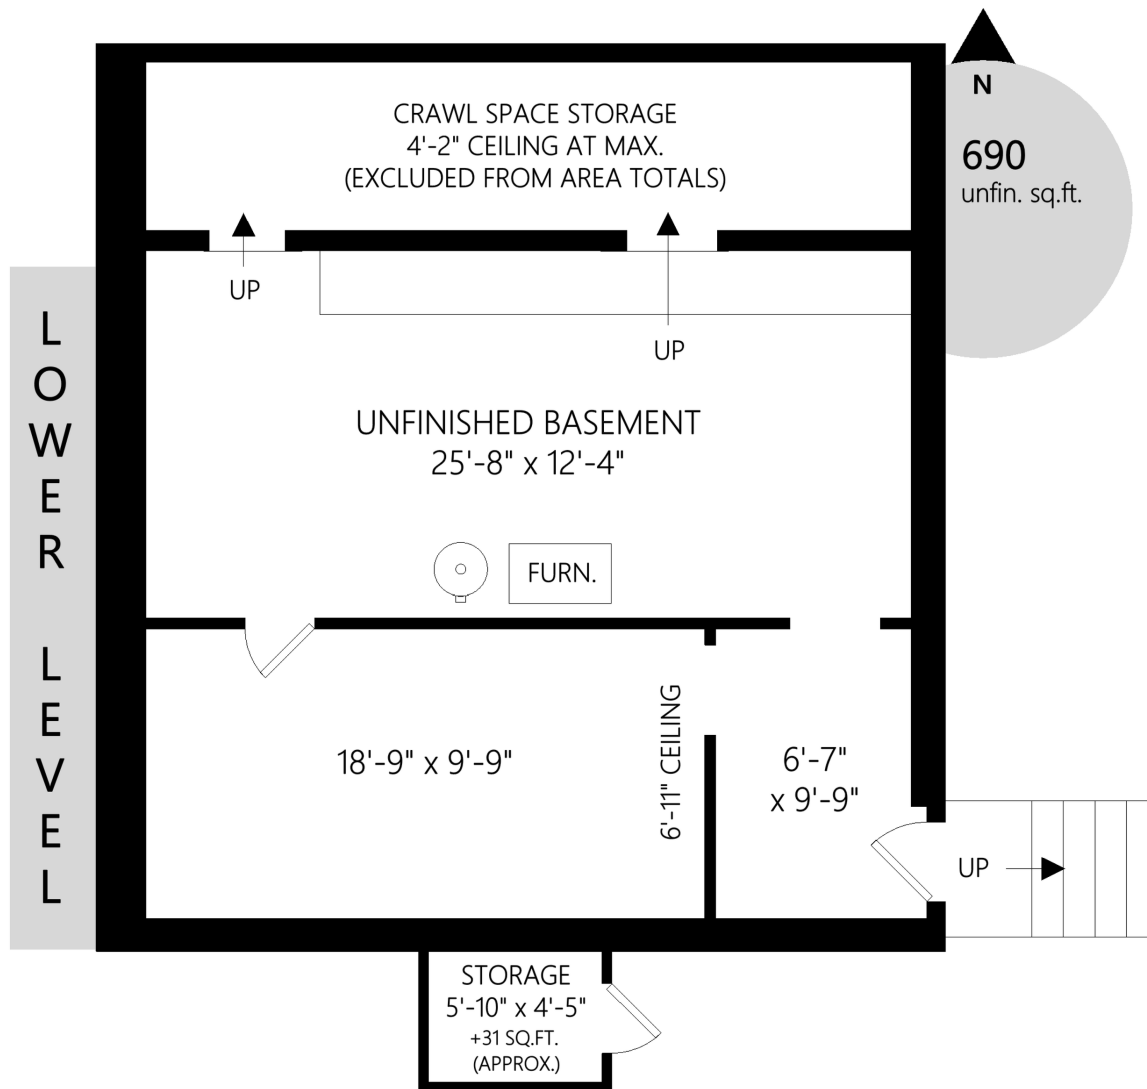

149 Cowichan Lake Rd

	Fin. Sq.Ft.	UnFin. Sq.Ft.	Total Sq.Ft.
Main Level	1015	0	1015
Lower Level	0	690	690
Studio	218	0	218
<b>Total</b>	<b>1233</b>	<b>690</b>	<b>1923</b>

Shown length and width dimensions are approximate.  
 Area sq.ft. is representative of the on-site measurements. (1" accuracy)