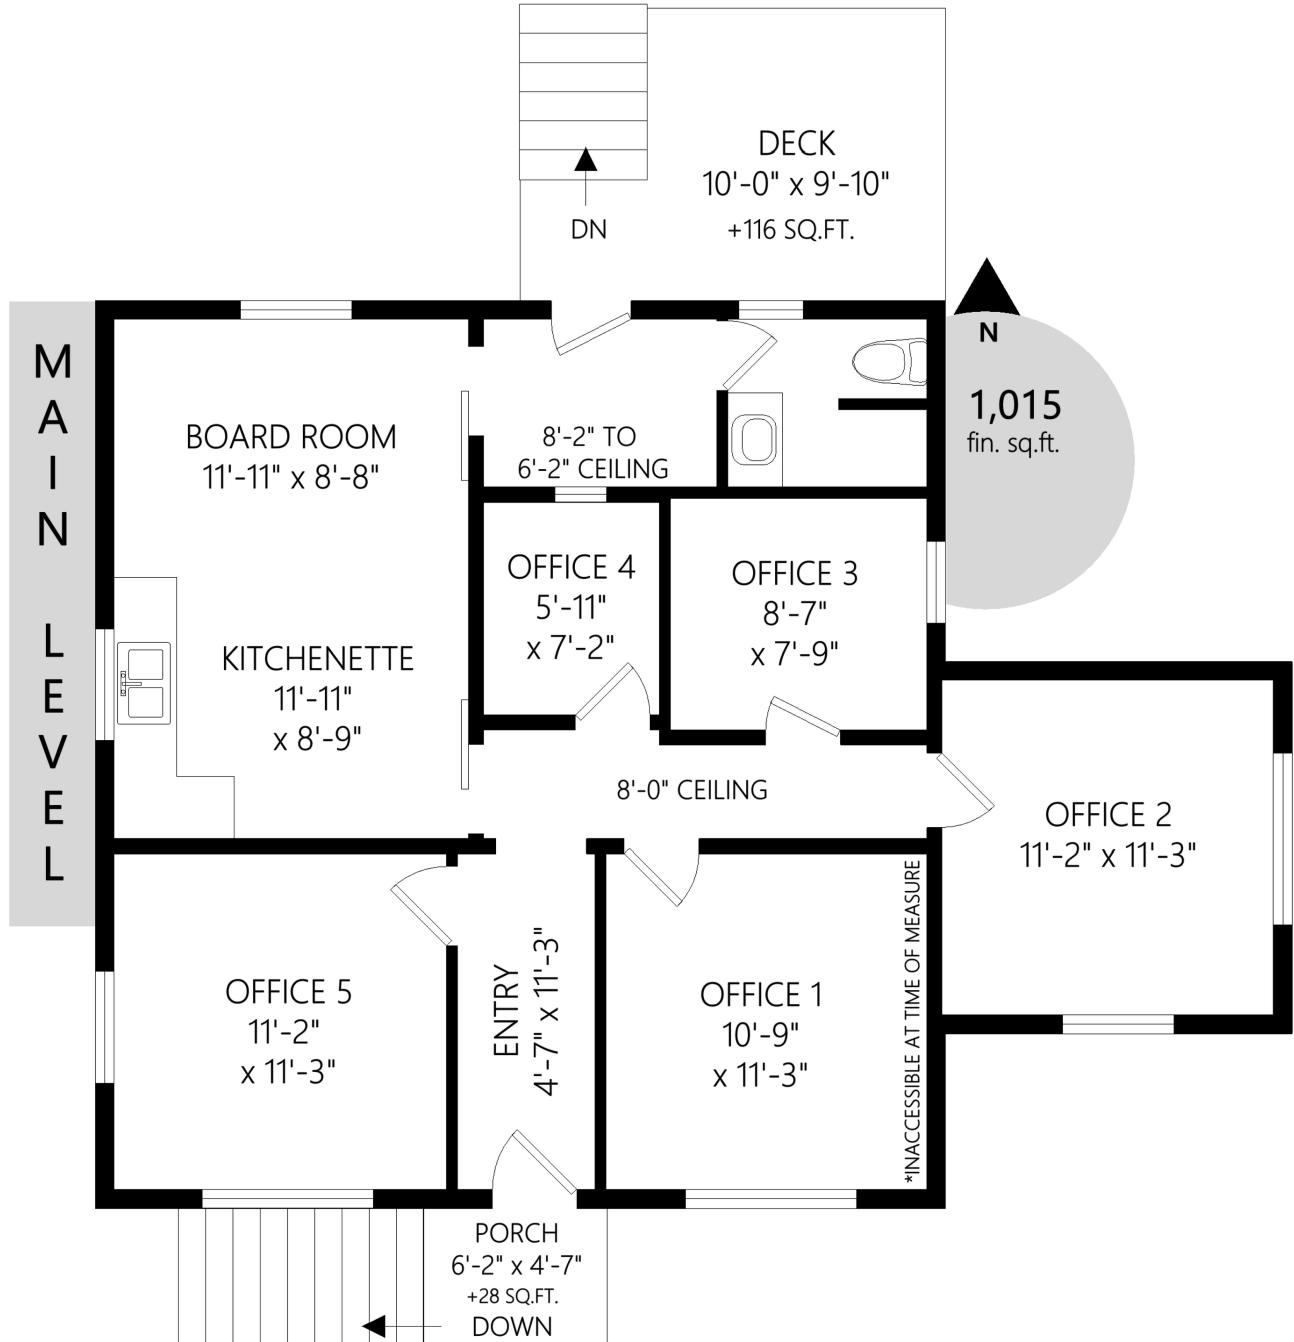

149 Cowichan Lake Rd

	Fin. Sq.Ft.	UnFin. Sq.Ft.	Total Sq.Ft.
Main Level	1015	0	1015
Lower Level	0	690	690
Studio	218	0	218
<b>Total</b>	<b>1233</b>	<b>690</b>	<b>1923</b>

Shown length and width dimensions are approximate.  
 Area sq.ft. is representative of the on-site measurements. (1" accuracy)