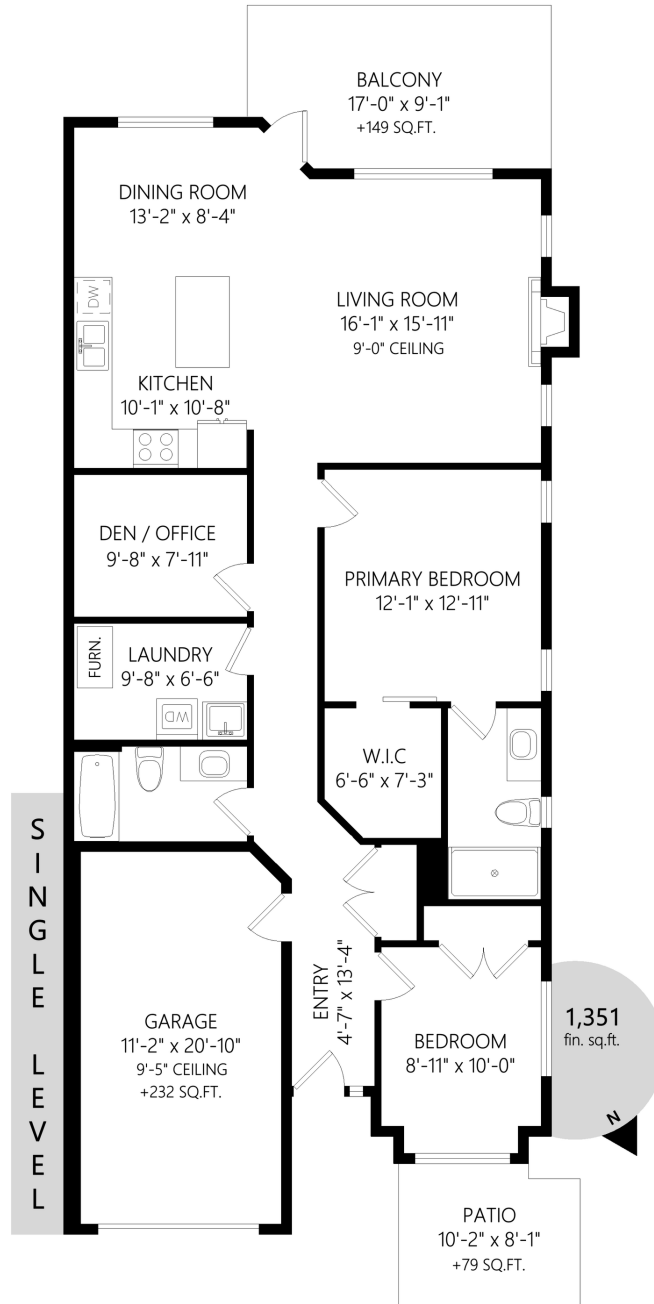

142-1234 Viewtop Rd

	Fin. Sq.Ft.	UnFin. Sq.Ft.	Total Sq.Ft.
Single Level	1351	0	1351
Garage	0	232	232
<b>Total</b>	<b>1351</b>	<b>232</b>	<b>1583</b>

Shown length and width dimensions are approximate.  
 Area sq.ft. is representative of the on-site measurements. (1" accuracy)