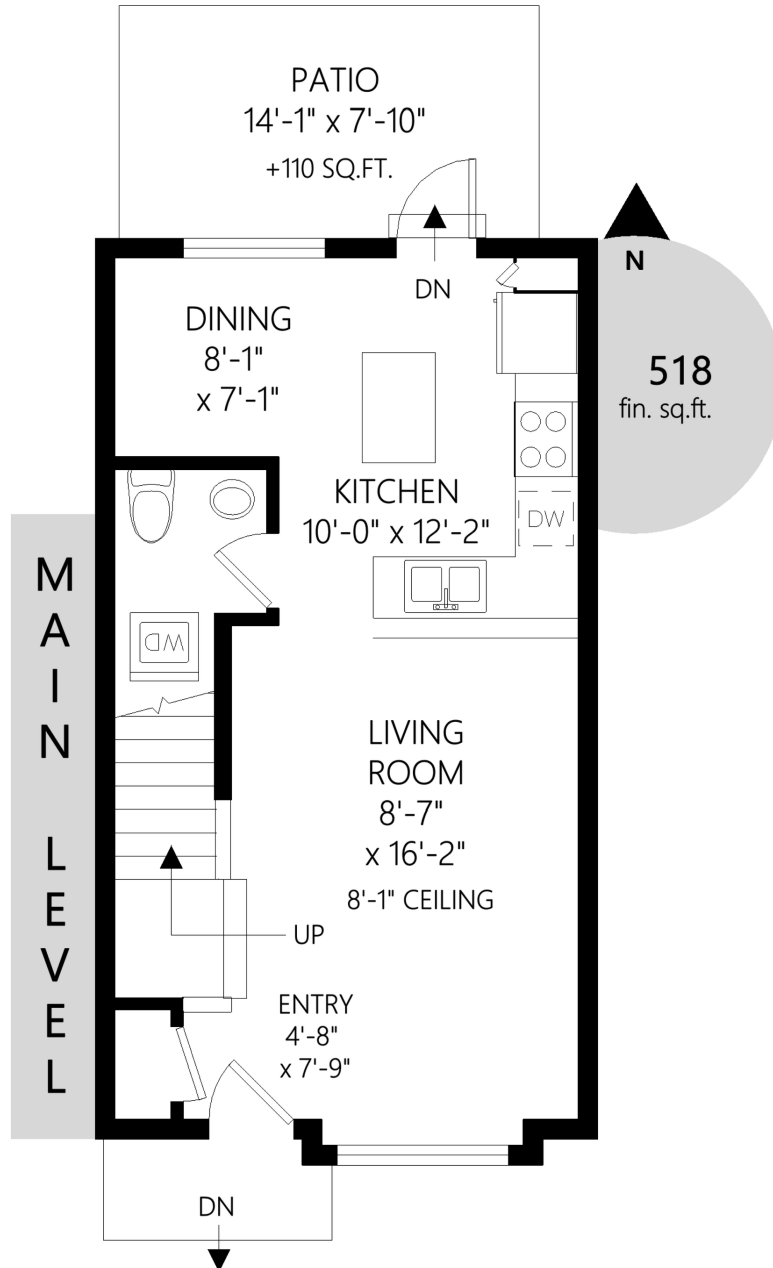

13-2529 Alexander St

	Fin. Sq.Ft.	UnFin. Sq.Ft.	Total Sq.Ft.
Main level	518	0	518
Upper level	516	0	516
<b>Total</b>	<b>1034</b>	<b>0</b>	<b>1034</b>

Shown length and width dimensions are approximate.  
 Area sq.ft. is representative of the on-site measurements. (1" accuracy)