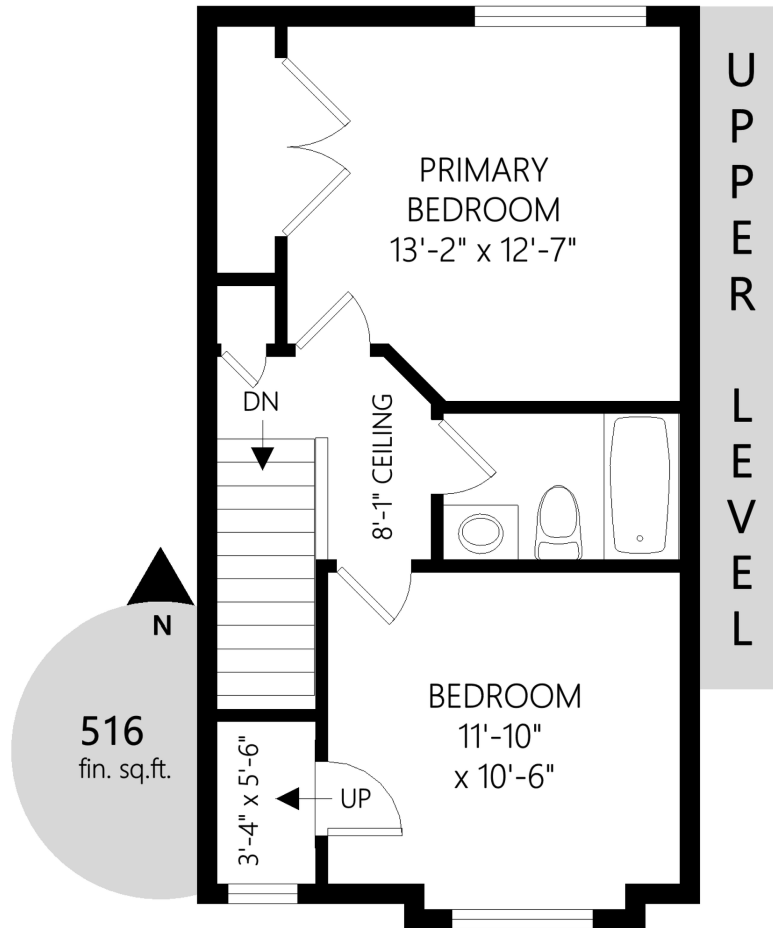

13-2529 Alexander St

	Fin. Sq.Ft.	UnFin. Sq.Ft.	Total Sq.Ft.
Main level	518	0	518
Upper level	516	0	516
<b>Total</b>	<b>1034</b>	<b>0</b>	<b>1034</b>

Shown length and width dimensions are approximate.  
 Area sq.ft. is representative of the on-site measurements. (1" accuracy)